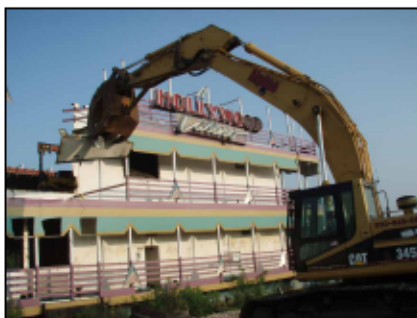

### City of Lights Casino Removal

Alpine Demolition Services removed a casino boat in Illinois that was catching river debris and silt. Alpine had the casino boat moved by a truck able tug to a suitable area for interior demolition, removal of all oils, fuel, sewage and Freon. The casino structure was removed to the top of the existing barge. The engines and generators were salvaged for reuse and the majority of the boat's structure was recycled. The previous staging area for the casino will be developed for a park.